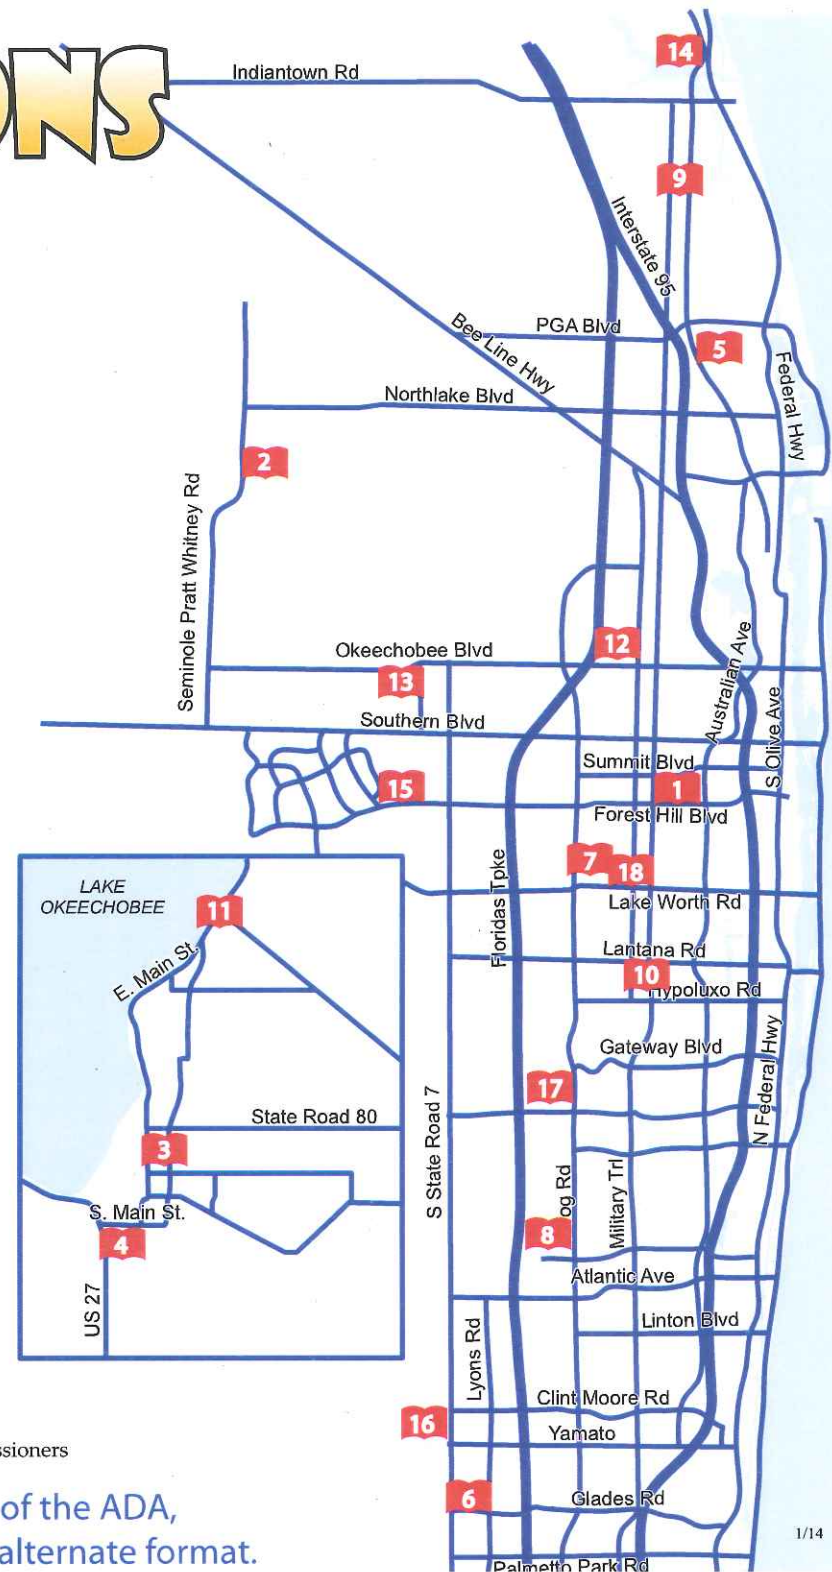

10. Lantana Road Branch

4020 Lantana Road
Lake Worth 33462
Phone: 561-304-4500
Mon-Thu, 10:00 am - 9:00 pm
Fri, 10:00 am - 6:00 pm
Sat, 10:00 am - 5:00 pm
Sun, Noon - 5:00 pm

11. Loula V. York Branch

525 Bacom Point Road
Pahokee 33476
Phone: 561-924-5928
Mon & Wed, 11:00 am - 7:00 pm
Tue, Thu-Sat, 9:00 am - 5:00 pm

12. Okeechobee Boulevard Branch

5689 Okeechobee Blvd.
West Palm Beach 33417
Phone: 561-233-1880
Mon-Wed, 10:00 am - 8:00 pm
Thu-Sat, 10:00 am - 5:00 pm

13. Royal Palm Beach Branch

500 Civic Center Way
Royal Palm Beach 33411
Phone: 561-790-6030
Mon-Wed, 10:00 am - 9:00 pm
Thu-Fri, 10:00 am - 6:00 pm
Sat, 10:00 am - 5:00 pm

14. Tequesta Branch

461 Old Dixie Highway North
Tequesta 33469
Phone: 561-746-5970
Mon-Wed, 10:00 am - 8:00 pm
Thu-Sat, 10:00 am - 5:00 pm

15. Wellington Branch

1951 Royal Fern Drive
Wellington 33414
Phone: 561-790-6070
Mon-Thu, 10:00 am - 9:00 pm
Fri, 10:00 am - 6:00 pm
Sat, 10:00 am - 5:00 pm
Sun, Noon - 5:00 pm

16. West Boca Branch

18685 State Road 7
Boca Raton 33498
Phone: 561-470-1600
Mon-Thu, 10:00 am - 9:00 pm
Fri, 10:00 am - 6:00 pm
Sat, 10:00 am - 5:00 pm
Sun, Noon - 5:00 pm

17. West Boynton Branch

9451 Jog Road
Boynton Beach 33437
Phone: 561-734-5556
Mon-Thu, 10:00 am - 9:00 pm
Fri, 10:00 am - 6:00 pm
Sat, 10:00 am - 5:00 pm
Sun, Noon - 5:00 pm

18. Outreach Services

By Appointment
Talking Books: 561-649-5486

Dream. Discover. Do.

Palm Beach County Board of County Commissioners

In accordance with the provisions of the ADA,
this document may be requested in an alternate format.